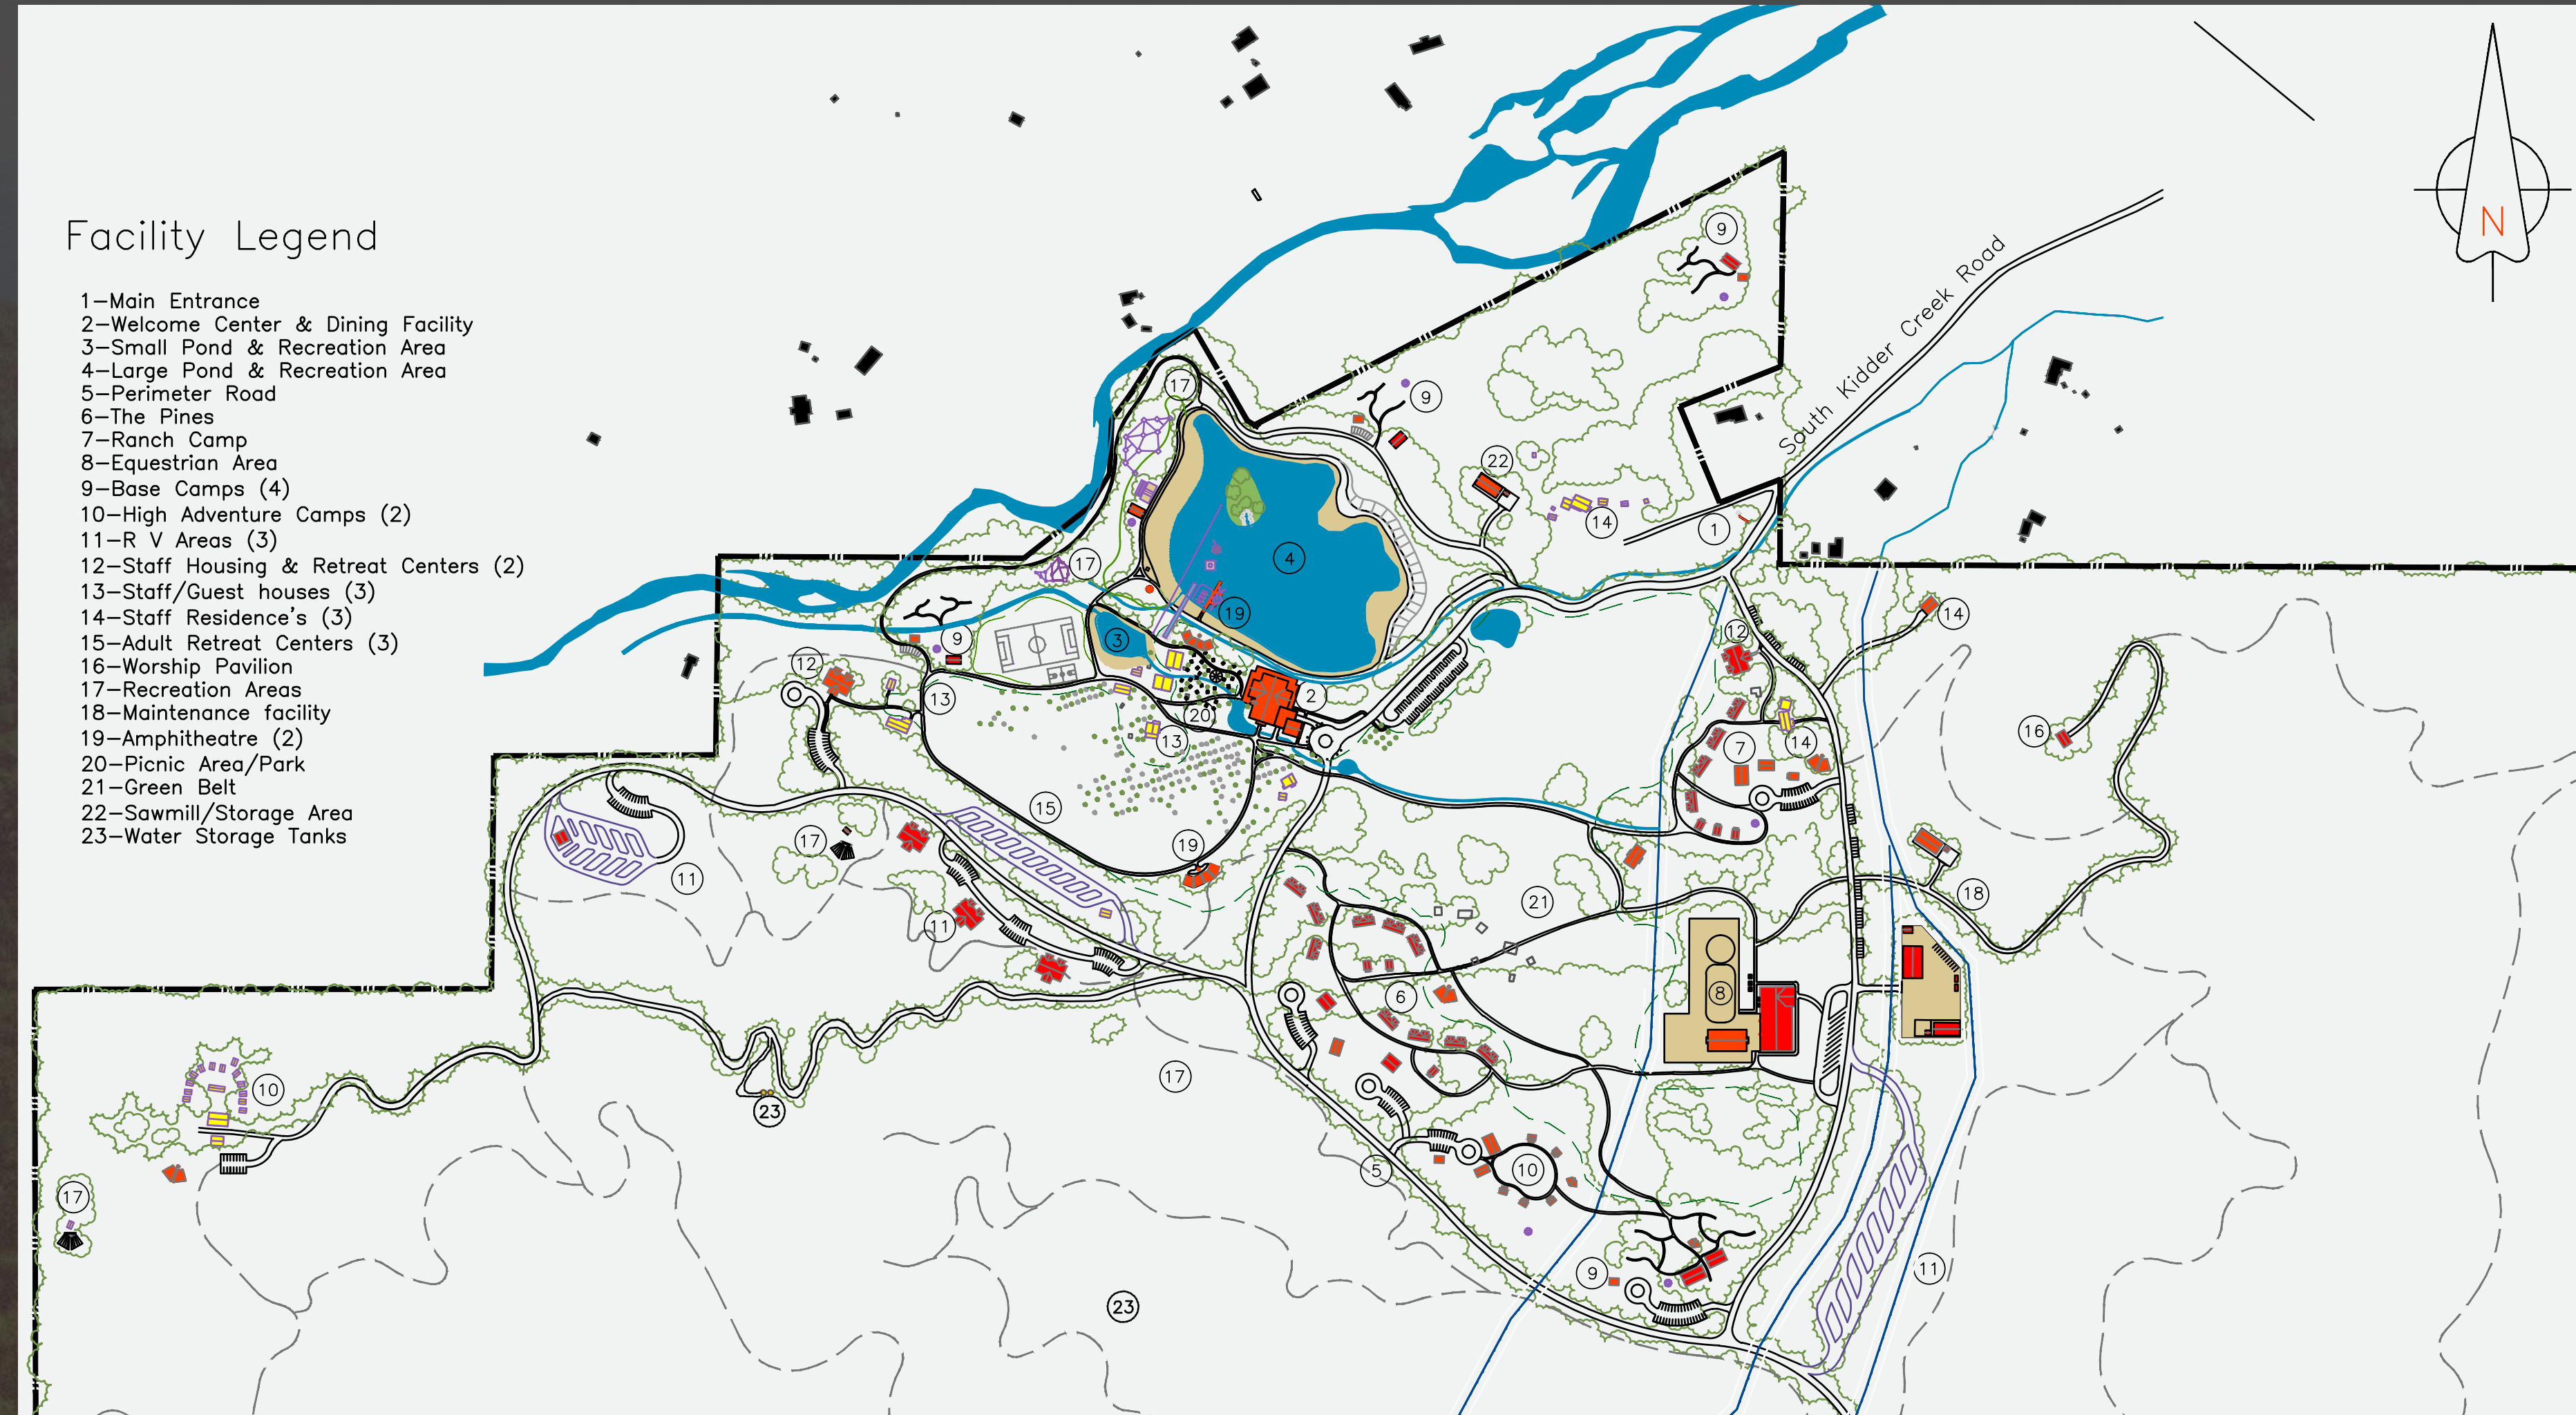

ANDY WARKEN

Kinder Creek

A group of people are rafting on a river with white water rapids. The raft is red and has several people inside. One person in the front is holding a paddle. The text "Kinder Creek" is overlaid in a large, yellow, cursive font across the middle of the image.

KIDDER CREEK MASTER PLAN

Facility Legend

- 1—Main Entrance
- 2—Welcome Center & Dining Facility
- 3—Small Pond & Recreation Area
- 4—Large Pond & Recreation Area
- 5—Perimeter Road
- 6—The Pines
- 7—Ranch Camp
- 8—Equestrian Area
- 9—Base Camps (4)
- 10—High Adventure Camps (2)
- 11—R V Areas (3)
- 12—Staff Housing & Retreat Centers (2)
- 13—Staff/Guest houses (3)
- 14—Staff Residence's (3)
- 15—Adult Retreat Centers (3)
- 16—Worship Pavilion
- 17—Recreation Areas
- 18—Maintenance facility
- 19—Amphitheatre (2)
- 20—Picnic Area/Park
- 21—Green Belt
- 22—Sawmill/Storage Area
- 23—Water Storage Tanks

more adventures

maare ista

Masterpiece
Restored

KIDDER CREEK

EMILY CHEN